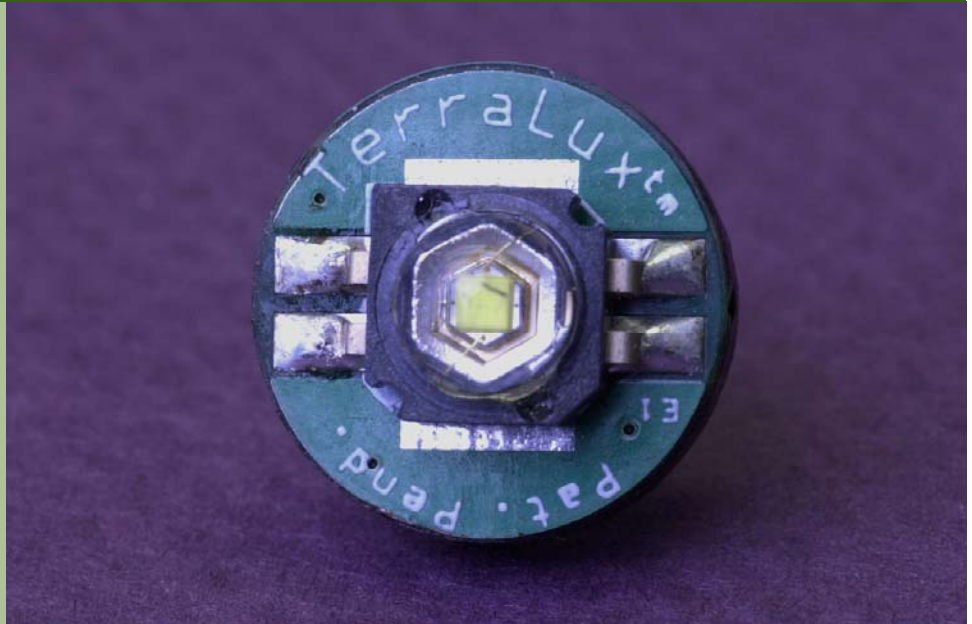

Specifications

- 140 LUMENS TYPICAL OUTPUT
- 3-4 HOURS ON 2AA'S
- 100,000 HR LIFETIME
- 1.1 VDC-3.3VDC (2 ALKALINE CELLS)

TerraLUX Inc., 1501 Lee Hill Rd Unit #4
Boulder, CO 80304

Toll Free: (866) 498-1564 Phone: (303) 442-4960 Fax: 303-942-3584

www.TerraLUXCorp.com Email:
info@TerraLUX.biz

Copyright TerraLUX Inc., 2003-2005
Specifications subject to change without

The World's Brightest LED Upgrades the World's Most Popular Flashlight

The TerraLUX MiniStar2 EXTREME (TLE-5EX) upgrades the Mag Instruments® MiniMaglite® 2AA flashlight to tactical performance by replacing the incandescent bulb with the brightest LED commercially available that provides 140 Lumens of light. The TLE-5EX kit includes a replacement reflector and adds the TerraLUX LED Light Engine® to produce both a constant light intensity and a pure white light, avoiding the dimming and orange cast of an incandescent bulb. The PowerPush™ circuit also extends battery life by draining virtually all power from the 2AA cells. It keeps batteries out of landfills by running your flashlight longer and brighter! Note that the standard 1 Watt MiniStar2 gives a longer battery life and 50 Lumens of light output.