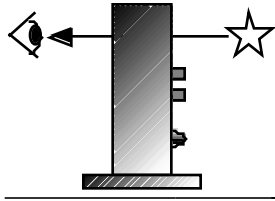

QuikFinder™

Compact Reflex Sight

Attachment of QuikFinder to baseplate:

Holding QuikFinder at 45 degree angle to baseplate, Insert long tab on front into long slot of baseplate and rotate until catch on back of QuikFinder clips into small slot on baseplate.

Removal of QuikFinder from baseplate:

Holding baseplate, depress button on clip on back of body and rotate forward.

ON-OFF/Intensity: Rotary switch located on front of QuikFinder, just below adjusting screws.

Pulse: Small white knob located on front of QuikFinder. Turn clockwise to pulse.

Alignment: Turning the three white screws on the front of the unit shift the reticule inside the view field to align the reticule with the telescope's field of view.

Outer ring is 2°, inner ring is 1/2°.

Use: Look through QuikFinder with one eye just behind the view field and the other looking around it. This allows fainter stars to be seen than with one eye alone. Do not let sunlight shine directly into the lens — it will melt the reticule.

Cleaning lens and view field: Treat these as you would any optical element of your telescope. Use soft cloth only!

Attachement to telescope: Cut and apply double sided adhesive foam tape to rails on baseplate for adhesive mounting to telescope.

Battery Installation: Uses one BR2032 or CR2032 3v lithium battery or equivalent. Available at Radio Shack, photo stores, drug stores photo departments and electronics stores. If you can't find a BR2032 or CR2032, a BR2025 or CR2025 will also work. Remove QuikFinder from base. Pop battery out of battery holder and install new battery, minding polarity. Reattach QuikFinder to base.

Alternative Mounting Methods: Hole on baseplate can be used for screw mounting to telescope. For small scopes, single sided adhesive foam tape can be applied to rails on baseplate and cable ties (available at electronic and hardware stores) used to attach baseplate to telescope.

Ordering Additional Baseplates: Additional baseplates are $6 each. Please specify diameter of telescope tube when ordering. Shipping is $3.

5 Year limited warranty: Rigel Systems, 26850 Basswood Ave, Rancho Palos Verdes CA, 90275 warrants to the original consumer purchaser of its product that the product will be free of defects in material or workmanship 5 years from the date of purchase under normal use.

During this warranty period, **Rigel Systems** will, at its option, repair or replace the product without charge for parts or labor when delivered to **Rigel Systems** with proof of the date of purchase and a statement of the problem with the product. Shipping and handling charges to **Rigel Systems** are your responsibility.

This warranty does not apply if the product has been altered or repaired by anyone other than **Rigel Systems** or has been subjected to purchaser abuse, accident, negligence or damage subsequent to purchase including battery damage to product. This warranty excludes incidental or consequential damages resulting from the product or use of the product. The product is not a toy. Keep away from children.